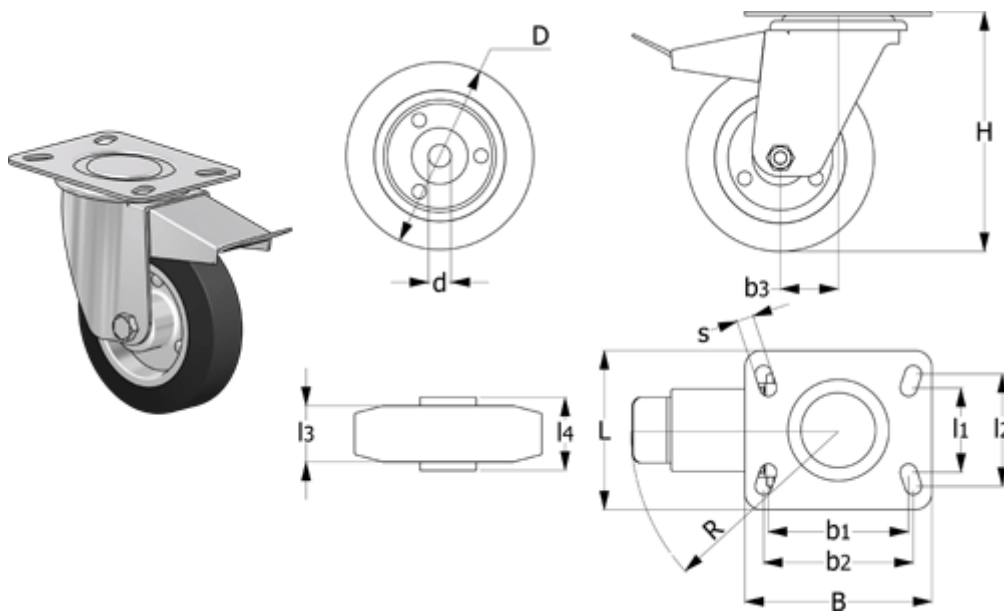

Data Sheet

Article number: 2314450121

Description: E+G rubber wheel 450121
RE.E3-200-SBF-N turning plate with brake

Measures

B	= 140	g = 3390	Rolling resistance (N) = 1400
b1	= 105	H = 240	s = 11
b2	= 105	L = 110	Type = RE.E3-200-SBF
b3	= 56	l1 = 73	
Code	= 450121	l2 = 87	
D	= 200	l3 = 50	
d	= 20	l4 = 58	
Dynamic load (N)	= 2300	R = 156	